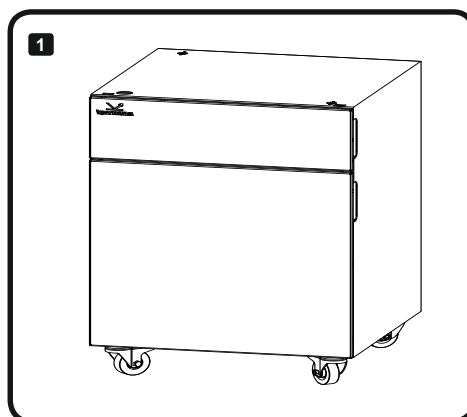

CBM247P

Table Installation Guide

For: Katusha M247/P247

WARNING

After unpacking, remove wrappings and keep them out of the reach of children. Do not place the plastic bag over your head; it may cause suffocation.

Note

- This installation guide includes descriptions of the accessories enclosed and the device but the pictures included may not look same as actual figures.

This product is designed to support as well as transport printers and copiers in the office.

1. Accessory Parts

P1	B1	S1	S2
		Screw M4x6 	Screw M3x6 
2x	2x	4x	2x

2. Installation procedure

www.katusha-it.ru

СВМ247Р

Руководство по установке тумбы с выдвижным ящиком

Для: Катюша М247/Р247

ПРЕДУПРЕЖДЕНИЕ