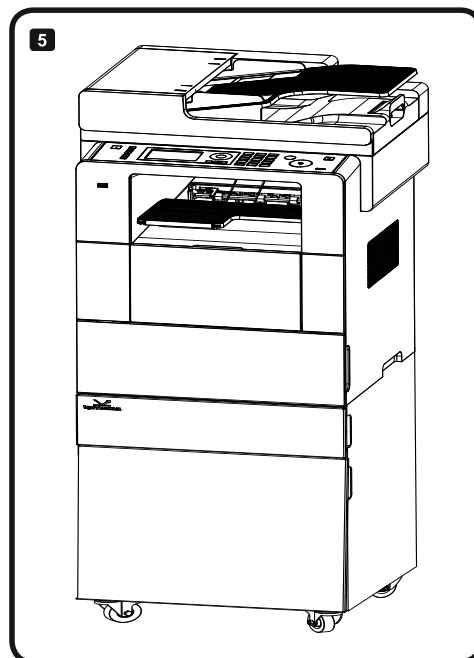

Note

- This installation guide includes descriptions of the accessories enclosed and the device but the pictures included may not look same as actual figures.

This product is designed to support as well as transport printers and copiers in the office.

1. Accessory Parts

P1	B1	S1	S2
		Screw M4x6 	Screw M3x6 
2x	2x	4x	2x

2. Installation procedure

www.katusha-it.ru

СВМ247Р

Руководство по установке тумбы с выдвижным ящиком

Для: Катюша М247/Р247

ПРЕДУПРЕЖДЕНИЕ