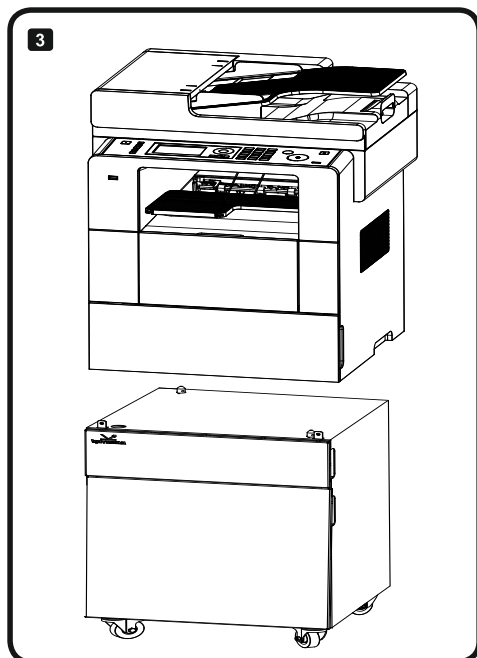

Note

- This installation guide includes descriptions of the accessories enclosed and the device but the pictures included may not look same as actual figures.

This product is designed to support as well as transport printers and copiers in the office.

1. Accessory Parts

P1	B1	S1	S2
		Screw M4x6 	Screw M3x6 
2x	2x	4x	2x

2. Installation procedure

www.katusha-it.ru

СВМ247Р

Руководство по установке тумбы с выдвижным ящиком

Для: Катюша М247/Р247

ПРЕДУПРЕЖДЕНИЕ