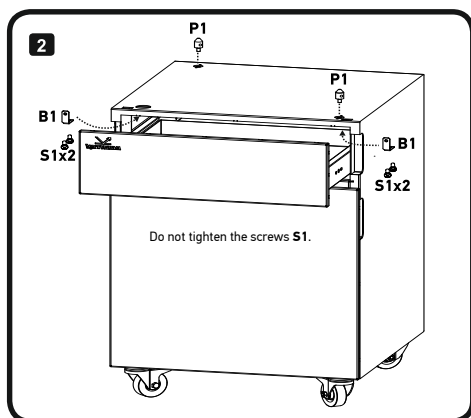

Note

- This installation guide includes descriptions of the accessories enclosed and the device but the pictures included may not look same as actual figures.

This product is designed to support as well as transport printers and copiers in the office.

1. Accessory Parts

P1	B1	S1	S2
		Screw M4x6 	Screw M3x6 
2x	2x	4x	2x

2. Installation procedure

www.katusha-it.ru

СВМ247Р

Руководство по установке тумбы с выдвижным ящиком

Для: Катюша М247/Р247

ПРЕДУПРЕЖДЕНИЕ