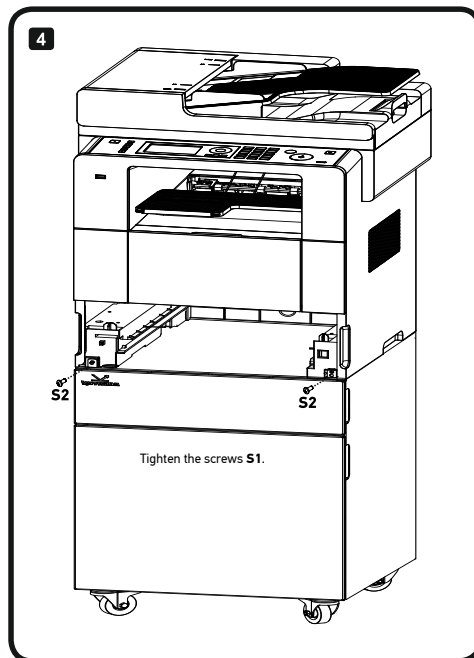

Note

- This installation guide includes descriptions of the accessories enclosed and the device but the pictures included may not look same as actual figures.

This product is designed to support as well as transport printers and copiers in the office.

1. Accessory Parts

P1	B1	S1	S2
		Screw M4x6 	Screw M3x6 
2x	2x	4x	2x

2. Installation procedure

www.katusha-it.ru

СВМ247Р

Руководство по установке тумбы с выдвижным ящиком

Для: Катюша М247/Р247

ПРЕДУПРЕЖДЕНИЕ